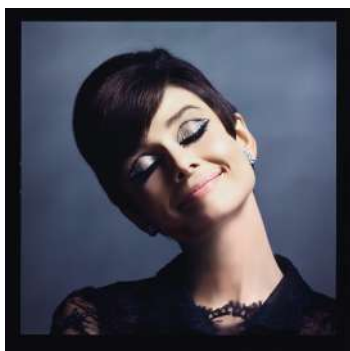

Audrey Hepburn, 1965
archival pigment print
approx. image size cm 50 x 50 ca. [inches 20" x 20" ca.]
ed. # 5/24

€ 7.000,00